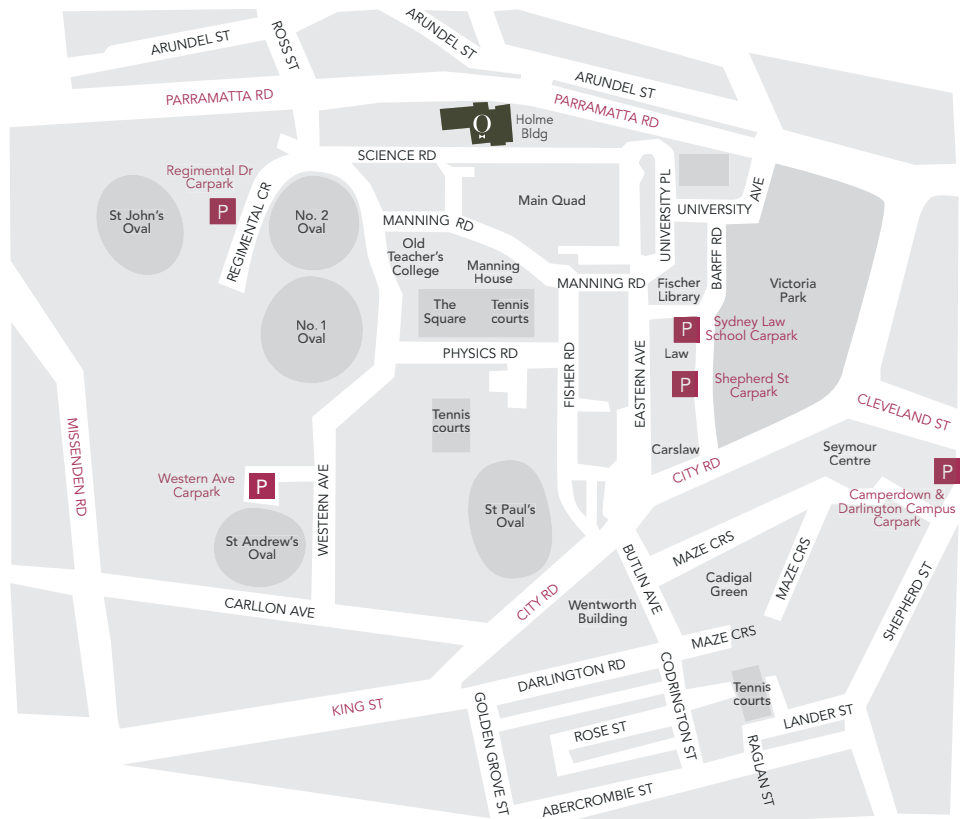

Maps and Directions

- DRIVING AWAY FROM THE CITY ON PARRAMATTA RD
 - ▶ Turn left at Ross Street entrance
 - ▶ Take first left onto Science Road
 - ▶ Drive up Science Road and enter the Holme building via the Refectory
- DRIVING TOWARDS THE CITY
 - ▶ Enter via Ross Street
 - ▶ Take first left onto Science Road
 - ▶ Drive up Science Road and enter the Holme building via the Refectory
- WALKING ON PARRAMATTA RD OR FROM FOOTBRIDGE BUS STOP
 - ▶ Enter grounds via the Footbridge stairs
 - ▶ Turn right onto Science Road
 - ▶ Walk down Science Road and enter the Holme building via the Refectory

Parking

- ▶ Pay & Display parking is available at the University of Sydney at a flat rate.
- ▶ Hourly parking is available after 3pm except at the Western Avenue and Shepherd Street Carparks.
- ▶ Please read parking signs clearly and come prepared with change on the occasion a machine will not accept credit card.
- ▶ Please display the parking ticket on your dashboard. Failure to do so may incur an infringement notice which the registered owner of the vehicle is responsible for.
- ▶ Payment can only be made using \$1 and \$2 coins. Change machines for converting notes to coins are located:
 - ▷ On Manning Road in front of the Old Teachers' College
 - ▷ Behind the Wentworth Building in Maze Crescent.
 - ▷ In the Shepherd Street Carpark.
 - ▷ On Western Ave near the entrance to the Western Avenue (underground) Carpark.